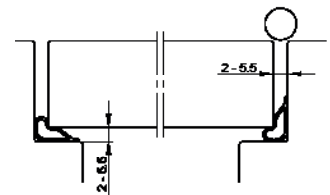

PS 788 S

- / frame-mounted teardrop compression seal
- / equipped with a durable self-adhesive backing tape
- / suitable for sound insulation and smoke sealing
- / ensures soft closing of the door
- / also suitable for retro-fit applications

TECHNICAL DATA

Application	timber & metal door frames
Gasket material	silicone, self-extinguishing
Working temperature range	-20°C to +80°C

DIMENSIONS

Width x height	12.8 x 6.4 mm
Fitting tolerance range	2 - 5.5 mm
Standard lengths	50m coil