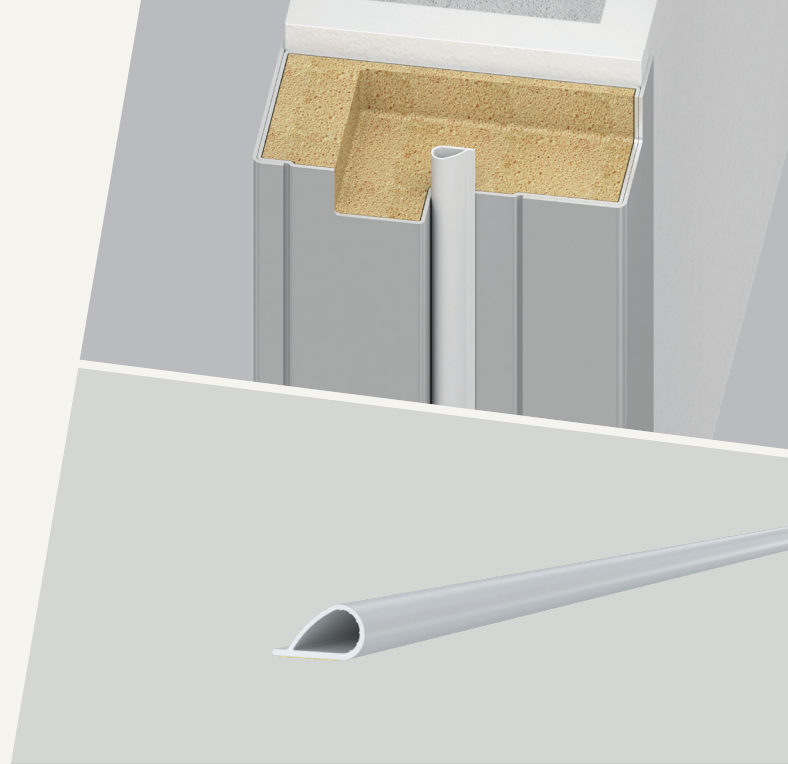

PS 788 S

- / frame-mounted teardrop compression seal
- / equipped with a durable self-adhesive backing tape
- / suitable for sound insulation and smoke sealing
- / ensures soft closing of the door
- / also suitable for retro-fit applications

TECHNICAL DATA

Application	timber & metal door frames
Gasket material	silicone, self-extinguishing
Working temperature range	-20°C to +80°C

DIMENSIONS

Width x height	12.8 x 6.4 mm
Fitting tolerance range	2 - 5.5 mm
Standard lengths	50m coil

FIXING

Fixing	stuck to the door stop with self-adhesive backing tape
--------	--------------------------------------------------------

PERFORMANCE & CERTIFICATES

Fire	EN1634-1**
------	------------

COLORS